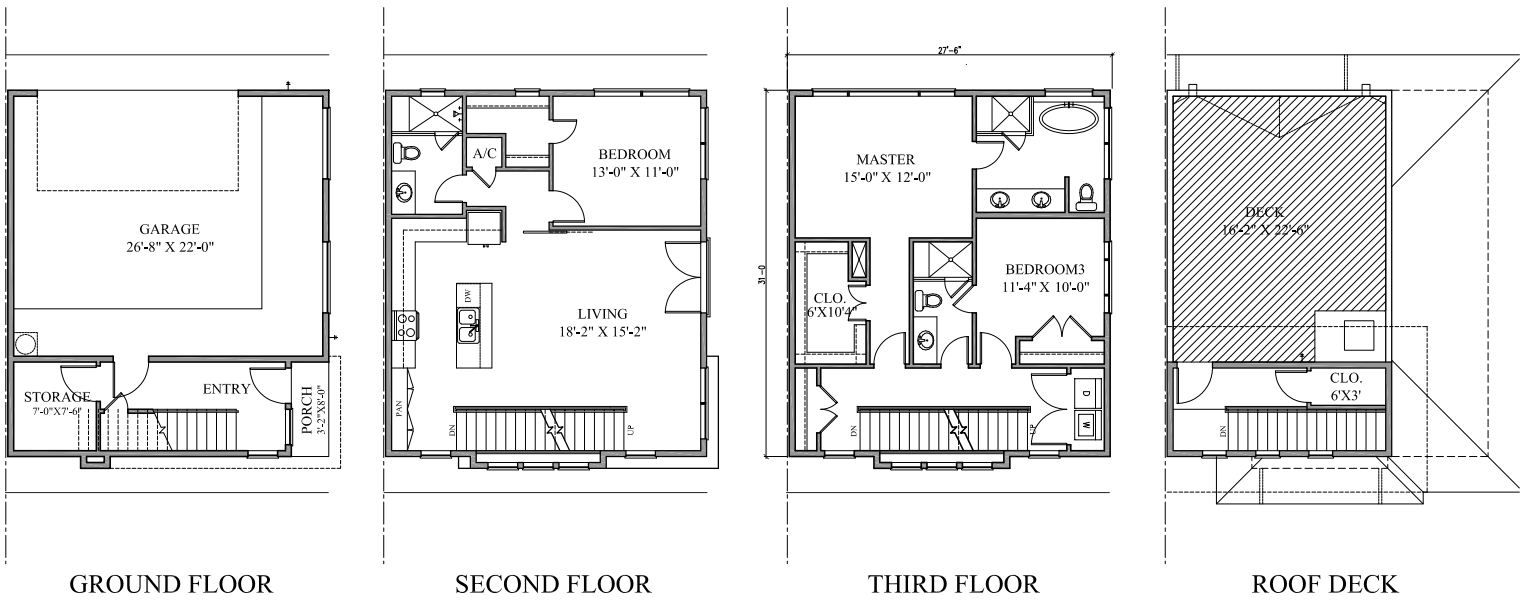

THE RAVELLO

THE RAVELLO

INTERIOR FEATURES AND FINISHES //

- Three bedroom, 2031 square feet
- Two car garage
- Rich hardwood flooring
- Grand stairway designs utilizing hardwood, steel, and traditional stairway options
- Spacious roof-top decks with amazing sunset and skyline views
- Open design kitchen, dining, and living room floor.
- Multiple appliance package options (Thermador, Bosch, Kitchen-Aid, GE)
- Gas appliances
- Gorgeous hardwood cabinetry
- Multiple countertop options including stone, granite, and or quartz countertops
- Spacious bathrooms, bedrooms, and walk-in closets
- Designer tile in entry, kitchen, utility, master, and secondary bath wet areas
- Full-sized and stackable washer & dryer options
- Kohler plumbing fixtures
- Fire sprinkler system, smoke detectors and carbon monoxide detectors throughout all homes
- Acoustically engineered shared walls
- Individual multi-zoned heating and cooling systems
- Choice of multiple custom interior paint colors
- Recessed can lighting for kitchen, fireplace, stairways, and front porch (per plan)
- Elongated commodes in all baths
- Decora style light switches